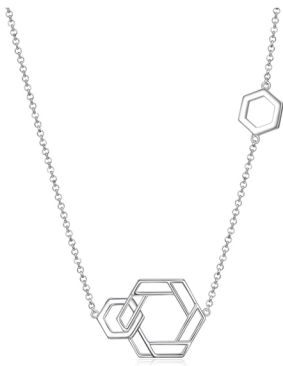

RILAGP00ER E132-L00
SS RHODIUM & ROSE GOLD PLATED
2-TONE INTERTWINED CZ LINK
(26X18MM) CUFF BRACELET 6.75"
$329.00

ROLBJ3A044 E060-L00
SS RHODIUM PLATED
HEXAGON (24X17.5MM)
SHORT NECKLACE 16" + 2"
EXTENSION
$149.00