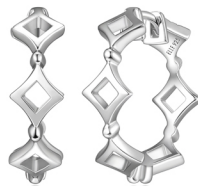

R2LCJTA027 E048-L00
SS RHODIUM PLATED
RHOMBUS 20MM
HOOPS
$119.00