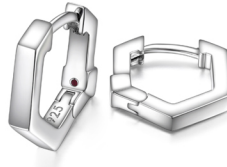

RILAK7004Q E052-L00
SS RHODIUM PLATED
HEXAGON & CZ STATION
BRACELET 6.5" + 1.5"
EXTENSION
\$129.00

RILAK8004Q E052-L00
SS RHODIUM PLATED
INTERLOCKING CZ
BRACELET 6.5" + 1.5"
EXTENSION
\$129.00

ROLBJ3A044 E060-L00
SS RHODIUM PLATED
HEXAGON (24X17.5MM)
SHORT NECKLACE 16" + 2"
EXTENSION
\$149.00

R2LCEWA003 E052-L00
SS RHODIUM PLATED
HEXAGON (21X15MM)
DANGLE EARRINGS
\$129.00

R2LCEXA027 E036-L00
SS RHODIUM PLATED
HEXAGON 12.5X12MM
HOOP EARRINGS
\$89.00

RILAGRA04R E052-L00
SS RHODIUM PLATED
HEXAGON (24X17MM) BRACELET 6.75" + 1.25"
EXTENSION
\$129.00