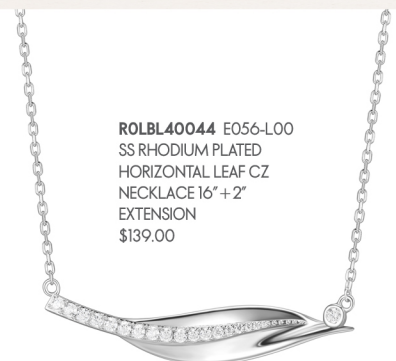

FOLIAGE COLLECTION

RILAJ6004R E064-L00
SS RHODIUM PLATED
3-LEAF CZ BRACELET
6.75" + 1.25" EXTENSION
\$159.00

ROLBL30048 E072-L00
SS RHODIUM PLATED
3-LEAF CZ LINEAR
NECKLACE 18" + 2"
EXTENSION
\$179.00

ROLBL40044 E056-L00
SS RHODIUM PLATED
HORIZONTAL LEAF CZ
NECKLACE 16" + 2"
EXTENSION
\$139.00