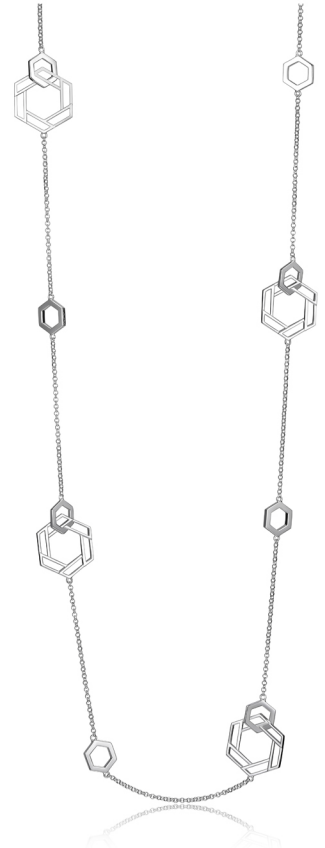

ROLBGQA04K E120-L00
SS RHODIUM PLATED
HEXAGON (24X17MM) STATION NECKLACE
#020 ROLO CHAIN 36"
EXTENSION
$299.00