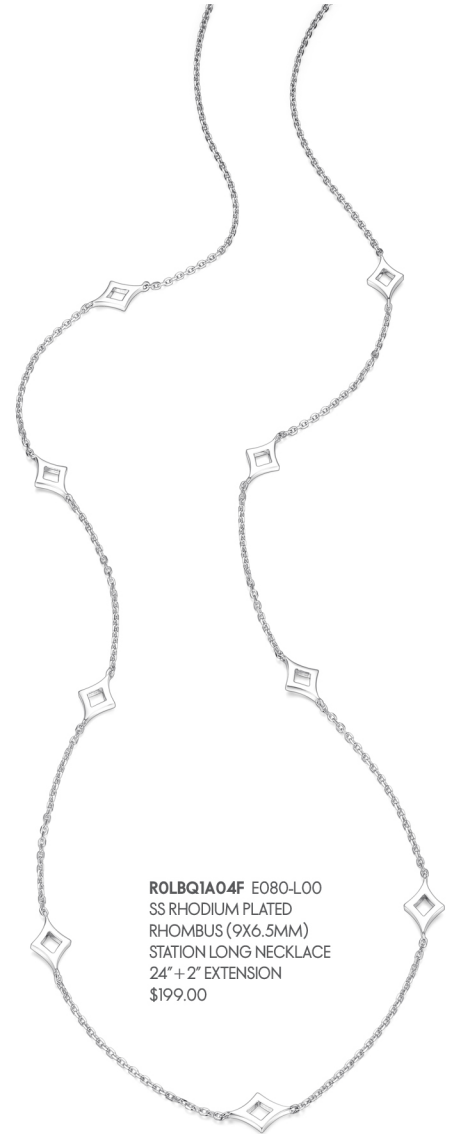

ROLBQ1A04F E080-L00
SS RHODIUM PLATED
RHOMBUS (9X6.5MM)
STATION LONG NECKLACE
24" + 2" EXTENSION
$199.00