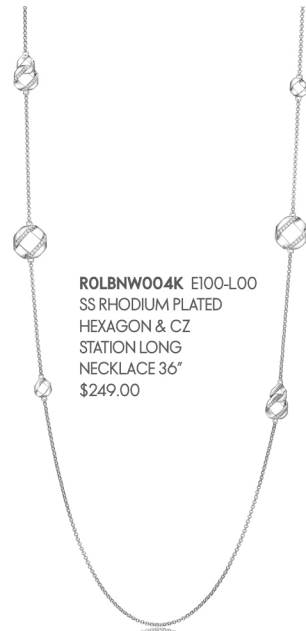

ROLBNV0044 E052-L00
SS RHODIUM PLATED
HEXAGON & CZ NECKLACE
16" + 3" EXTENSION
\$129.00

ROLBNW004K E100-L00
SS RHODIUM PLATED
HEXAGON & CZ
STATION LONG
NECKLACE 36"
\$249.00

R2LCE00003 E056-L00
SS RHODIUM & ROSE
GOLD PLATED 2-TONE
INTERTWINED CZ LINK
(15X10MM) DANGLE
EARRINGS
\$139.00