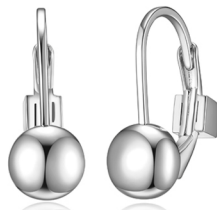

32LCAN970J E048-L00
SS ROSE GOLD PLATED
CZ RECTANGULAR HOOP
EARRINGS (25X10MM)
\$119.00

R2LCAQ9758 E048-L00
SS RHODIUM & GOLD
PLATED 2-TONE RECTANGULAR
BAR POST EARRINGS
\$119.00

LOCK & KEY COLLECTION

ROLBLF3248 E056-L00
SS RHODIUM PLATED
GENUINE ROSE QUARTZ
13.5X12MM HEART LOCK
NECKLACE 18" + 2"
EXTENSION
\$139.00

ROLBRAC48 E052-L00
SS RHODIUM PLATED
12MM BLUE GOLD STONE
LOCK NECKLACE 18" + 2"
EXTENSION
\$129.00

R2LCGEA00K E040-L00
SS RHODIUM PLATED
HEART LOCK WITH 14MM
HOOP EARRINGS
\$99.00

32LCGGA00R E040-L00
SS GOLD PLATED 6MM
DOT LEVERBACK EARRINGS
\$99.00