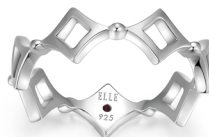

ROLBQ3024J E100-L00
SS RHODIUM PLATED
DOUBLE LAYER STATION
LONG NECKLACE WITH
3.5MM & 1.5MM ROUND
CREATED SAPPHIRE
32" + 2" EXTENSION
\$249.00

ROLBQ1A04F E080-L00
SS RHODIUM PLATED
RHOMBUS (9X6.5MM)
STATION LONG NECKLACE
24" + 2" EXTENSION
\$199.00

R2LCJRA00J E040-L00
SS RHODIUM PLATED
DIAMOND SHAPE WITH 2.5MM
ROUND CREATED SAPPHIRE
15MM HOOPS
\$99.00

R2LCJTA027 E048-L00
SS RHODIUM PLATED
RHOMBUS 20MM
HOOPS
\$119.00

R4LADC02AC E040-L00
SS RHODIUM PLATED
DIAMOND SHAPE WITH 3MM
ROUND CREATED SAPPHIRE
RING SIZE 6-9
\$99.00